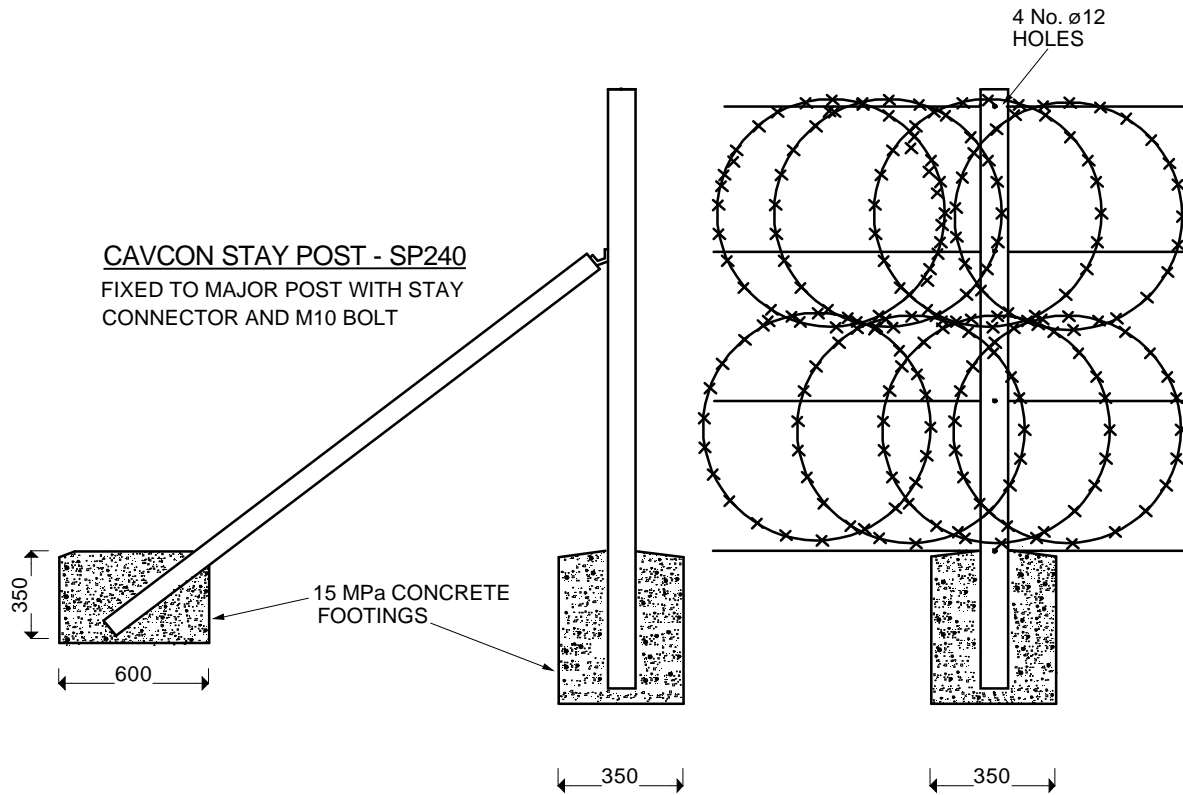

## CAVCON MAJOR POST - MP240

## CAVCON INTERMEDIATE POST - IP240

ALL FOOTING SIZES DEPENDENT ON GROUND CONDITIONS

NOTE: ALL EXPOSED STEEL PARTS GALVANISED

# GENERAL DETAILS OF CAVCON 1,8M HIGH SECURITY FENCE