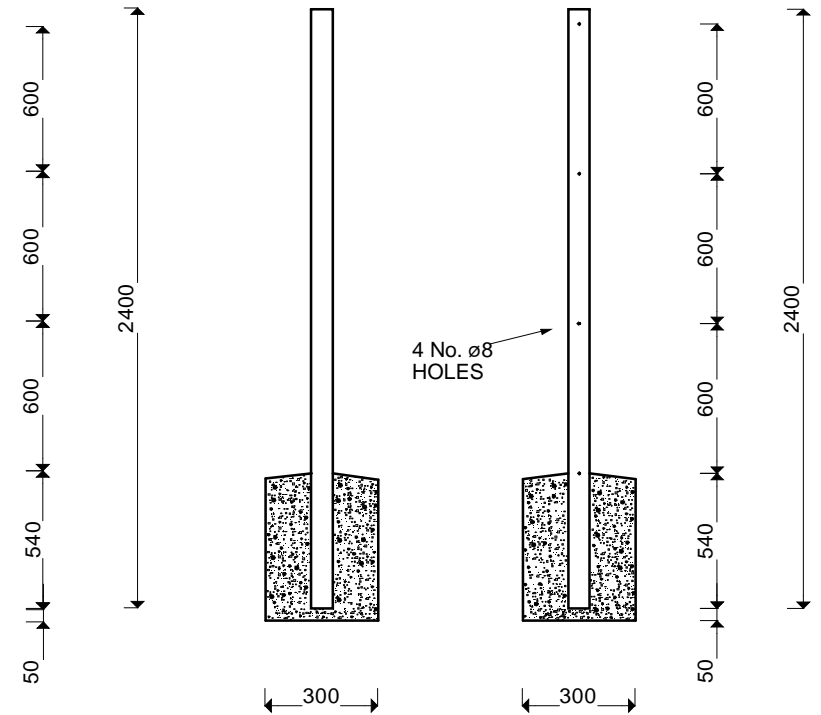

## CAVCON MAJOR POST - MP240

## CAVCON INTERMEDIATE POST - IP240

ALL FOOTING SIZES DEPENDENT ON GROUND CONDITIONS

NOTE: ALL EXPOSED STEEL PARTS GALVANISED

# GENERAL DETAILS OF CAVCON 1,8M HIGH SECURITY FENCE